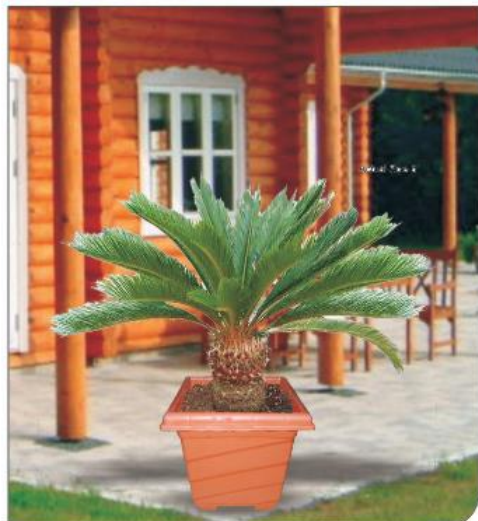

SQUARE SPIRAL PLANTERS

AN EXQUISITE RANGE OF DESIGNER POTS IDEAL FOR INDOOR & OUTDOOR USE. AVAILABLE IN 3½" TO 14" SIZES

SQUARE PLANTER-BASE TRAYS

A RANGE OF TRAYS IDEAL FOR PLACING BENEATH EARTHEN / PLASTIC POTS FOR INDOOR & OUTDOOR USE. AVAILABLE IN 6", 10" & 12" SIZES IN TERRACOTTA GREEN & WHITE COLOURS.