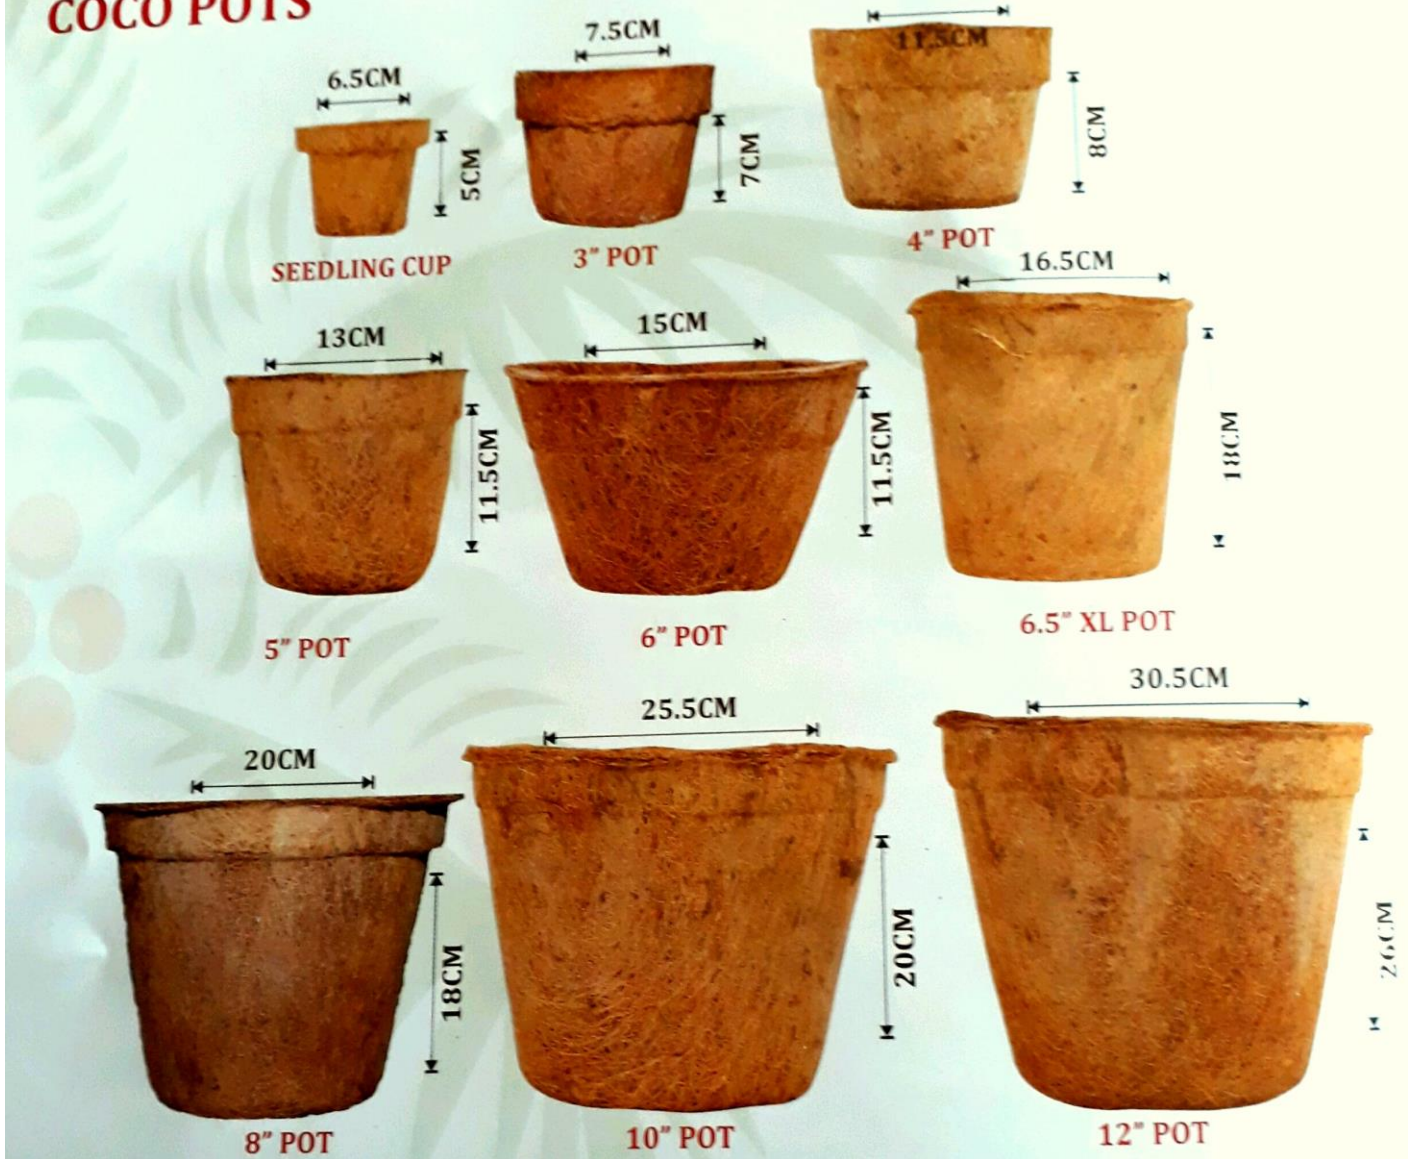

COCO POTS

COCO POLES